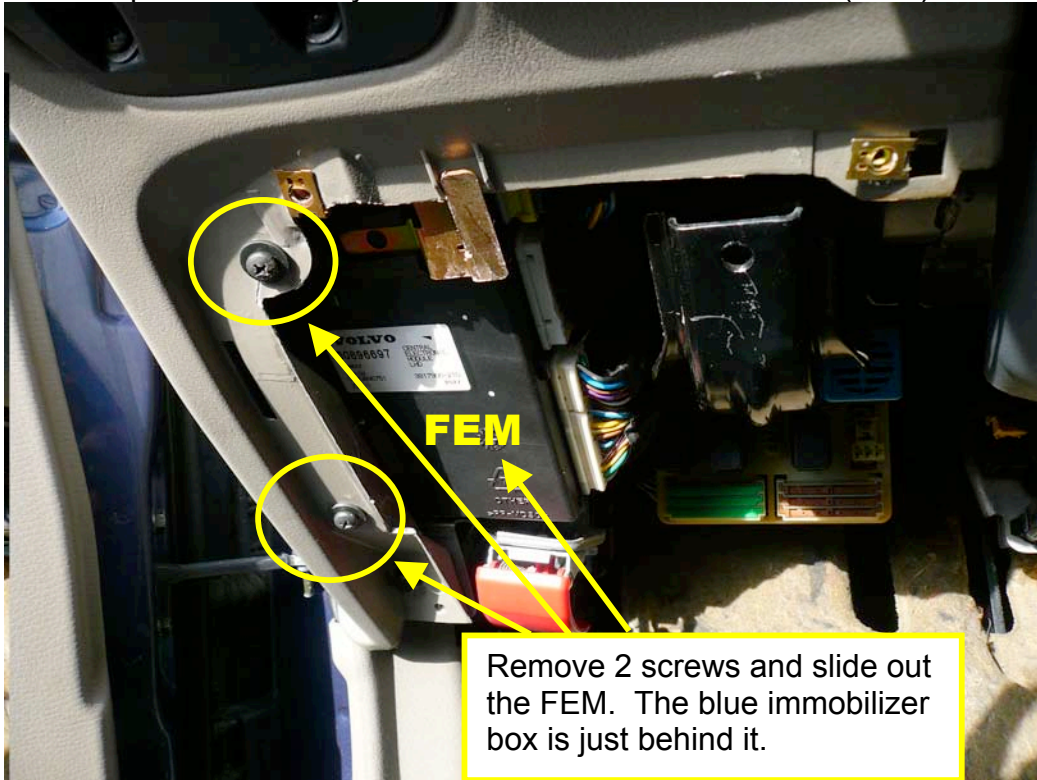

Volvo Immobilizer Box Locations.

S-40 (Blue box)

Box is located on the left side of the dash, above the kick panel

With the panel removed you will see the Front End Module (FEM).

Slide immobilizer box to one side, module will unsnap from holder.