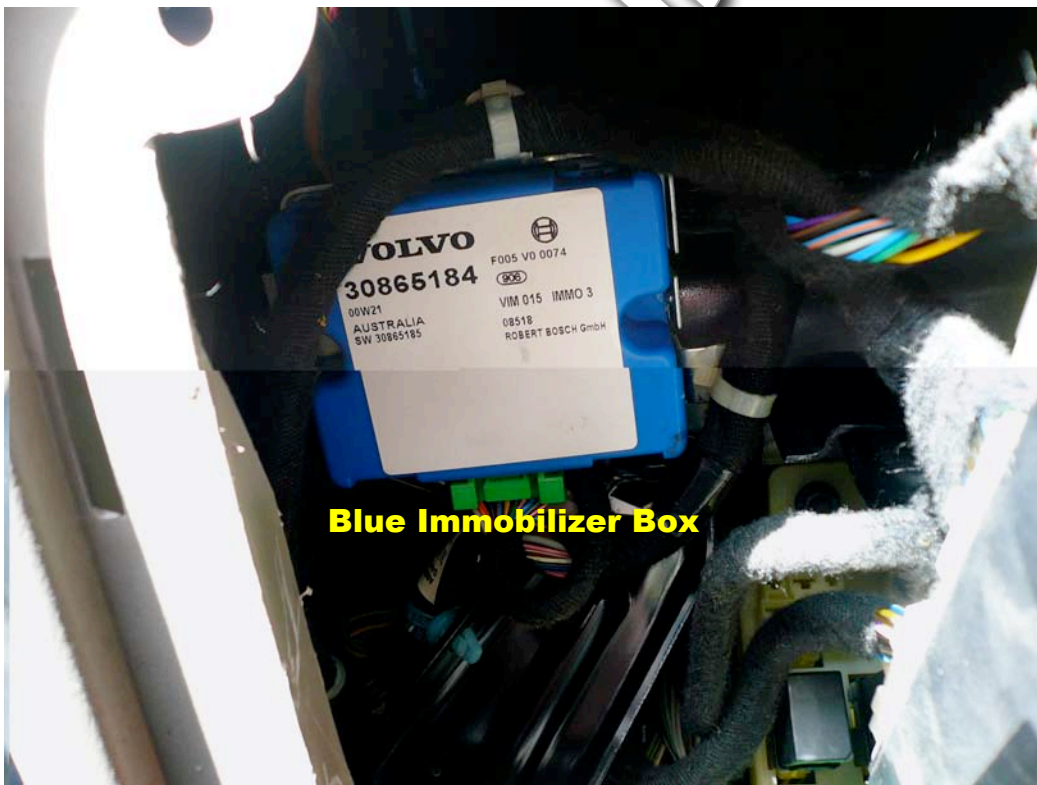

Volvo Immobilizer Box Locations.

S-40 (Blue box)

Box is located on the left side of the dash, above the kick panel

With the panel removed you will see the Front End Module (FEM).

Slide immobilizer box to one side, module will unsnap from holder.